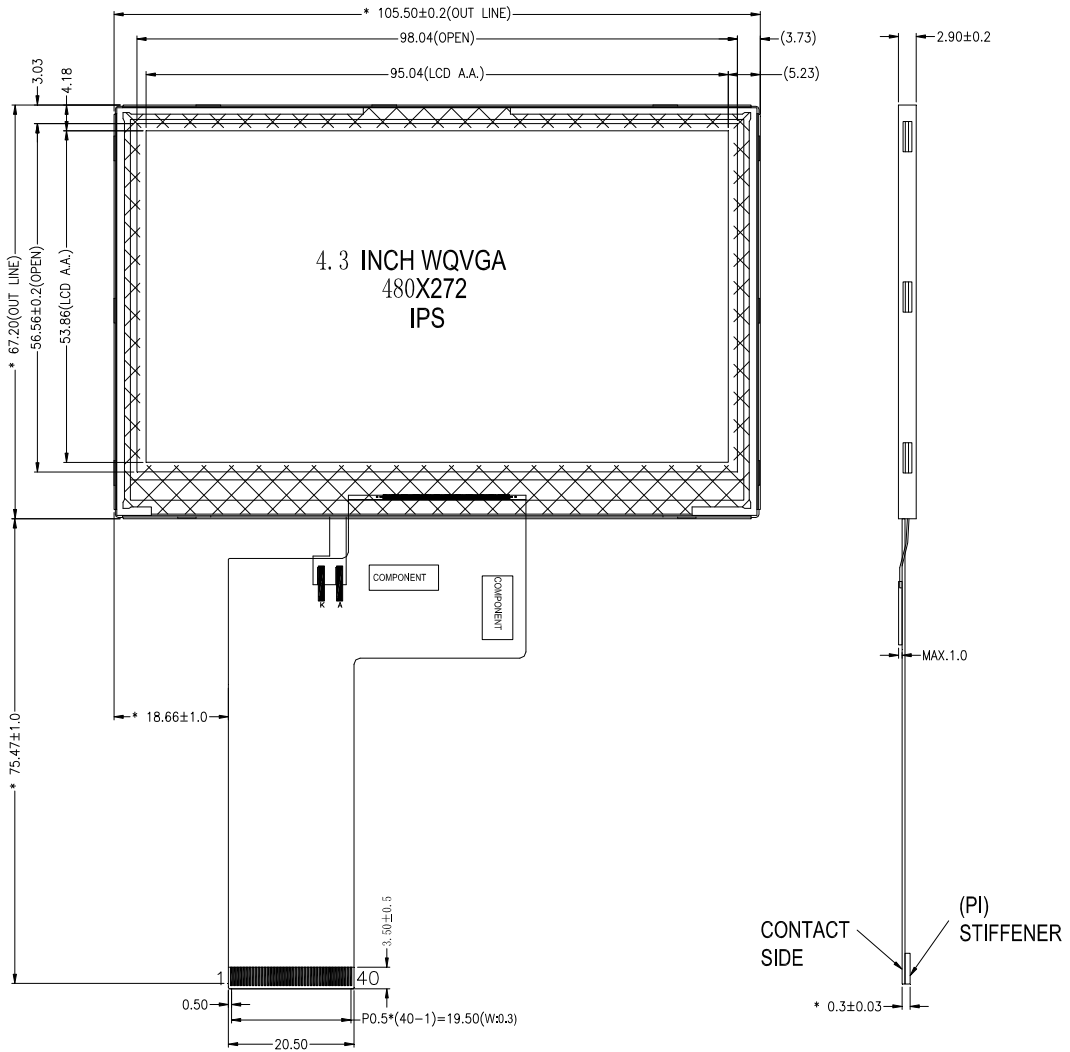

# PT0434827-G9 SERIES

## (480\*RGB\*272 DOTS)

魔誼科技股份有限公司  
Palm Technology Co., Ltd.

### EXTERNAL DIMENSION

Display Type	16.7M COLORS Normally Black TRANSMISSIVE
LCD DRIVE IC	SC7283
OPERATING VOLTAGE	VDD=3.3V
OPERATION TEMPERATURE	-20°C TO 70°C
STORAGE TEMPERATURE	-30°C TO 80°C
INTERFACE	24 Bit-RGB