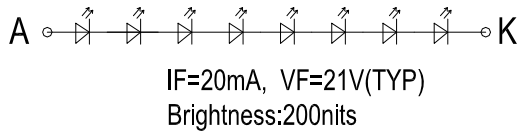

### EXTERNAL DIMENSION

Display Type	16.7M COLORS Normally Black TRANSMISSIVE
LCD DRIVE IC	SC7283
OPERATING VOLTAGE	VDD=3.3V
OPERATION TEMPERATURE	-20°C TO 70°C
STORAGE TEMPERATURE	-30°C TO 80°C
INTERFACE	24 Bit-RGB