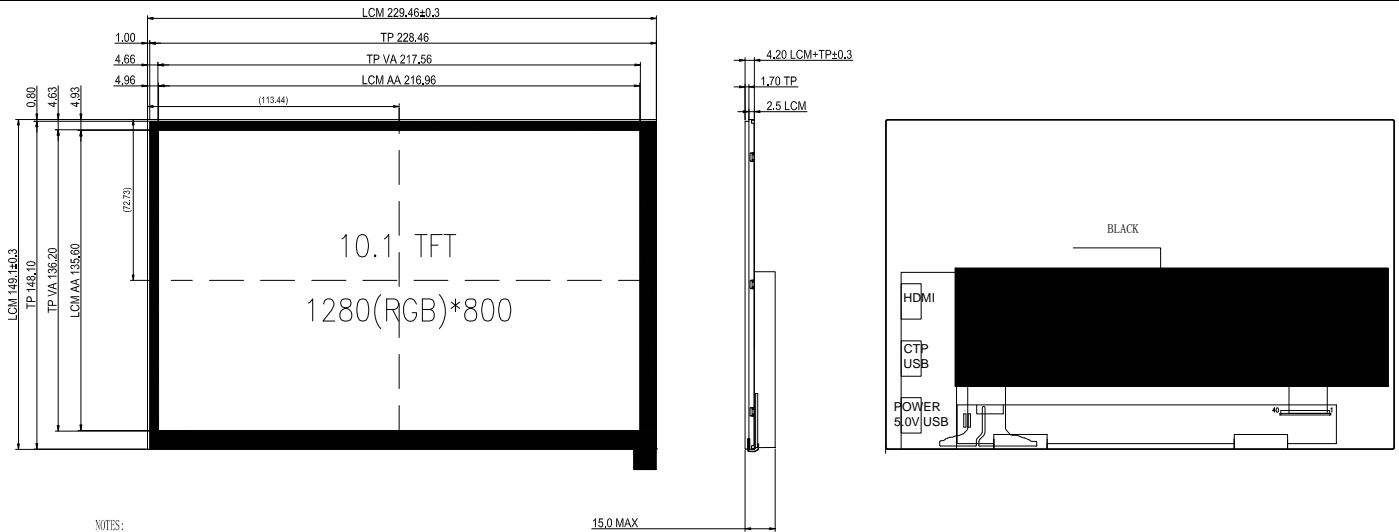

PT101WXGATC-B6 SERIES (1280*RGB*800 DOTS)

魔誼科技股份有限公司
Palm Technology Co., Ltd.

EXTERNAL DIMENSION

- NOTES:
1. DISPLAY TYPE: 10.1TFT 1280(RGB)*800
 2. VIEW DIRECTION: Full viewing
 3. Polarizer mode: Transmissive/normal black
 4. OPERATING TEMP: -10° C~+60° C
 5. STORAGE TEMP: -20° C~+70° C
 6. Logic power supply voltage: 3.3V
 7. Backlight: White/Vf=8.7~9.9V If=260mA 260cd/m2
 8. RoHS must be complied

CAPACITIVE TOUCH PANEL

PIN NO	1	2	3	4	5	6
SYMBOL	USB					